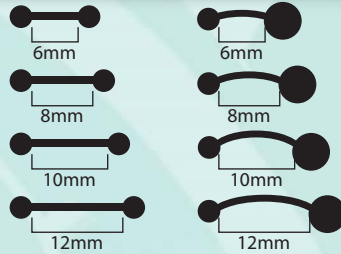

# Size Chart

INCH	MM	INCH	MM
1/16"	3	3/4"	19
1/8"	4	3/4"	20
3/16"	5	7/8"	22
1/4"	6	13/16"	24
1/4"	7	1"	25
		1"	26
5/16"	8		
11/32"	9	1-1/16"	28
3/8"	10	1-1/8"	30
7/16"	11	1-1/4"	32
1/2"	12	1-3/8"	33
1/2"	13	1-9/16"	40
9/16"	14	1-3/4"	45
5/8"	16	2"	50
3/4"	18		

**L = Stem Lengths**  
Distance between balls

**Ball Diameter**

**Stem Thickness**